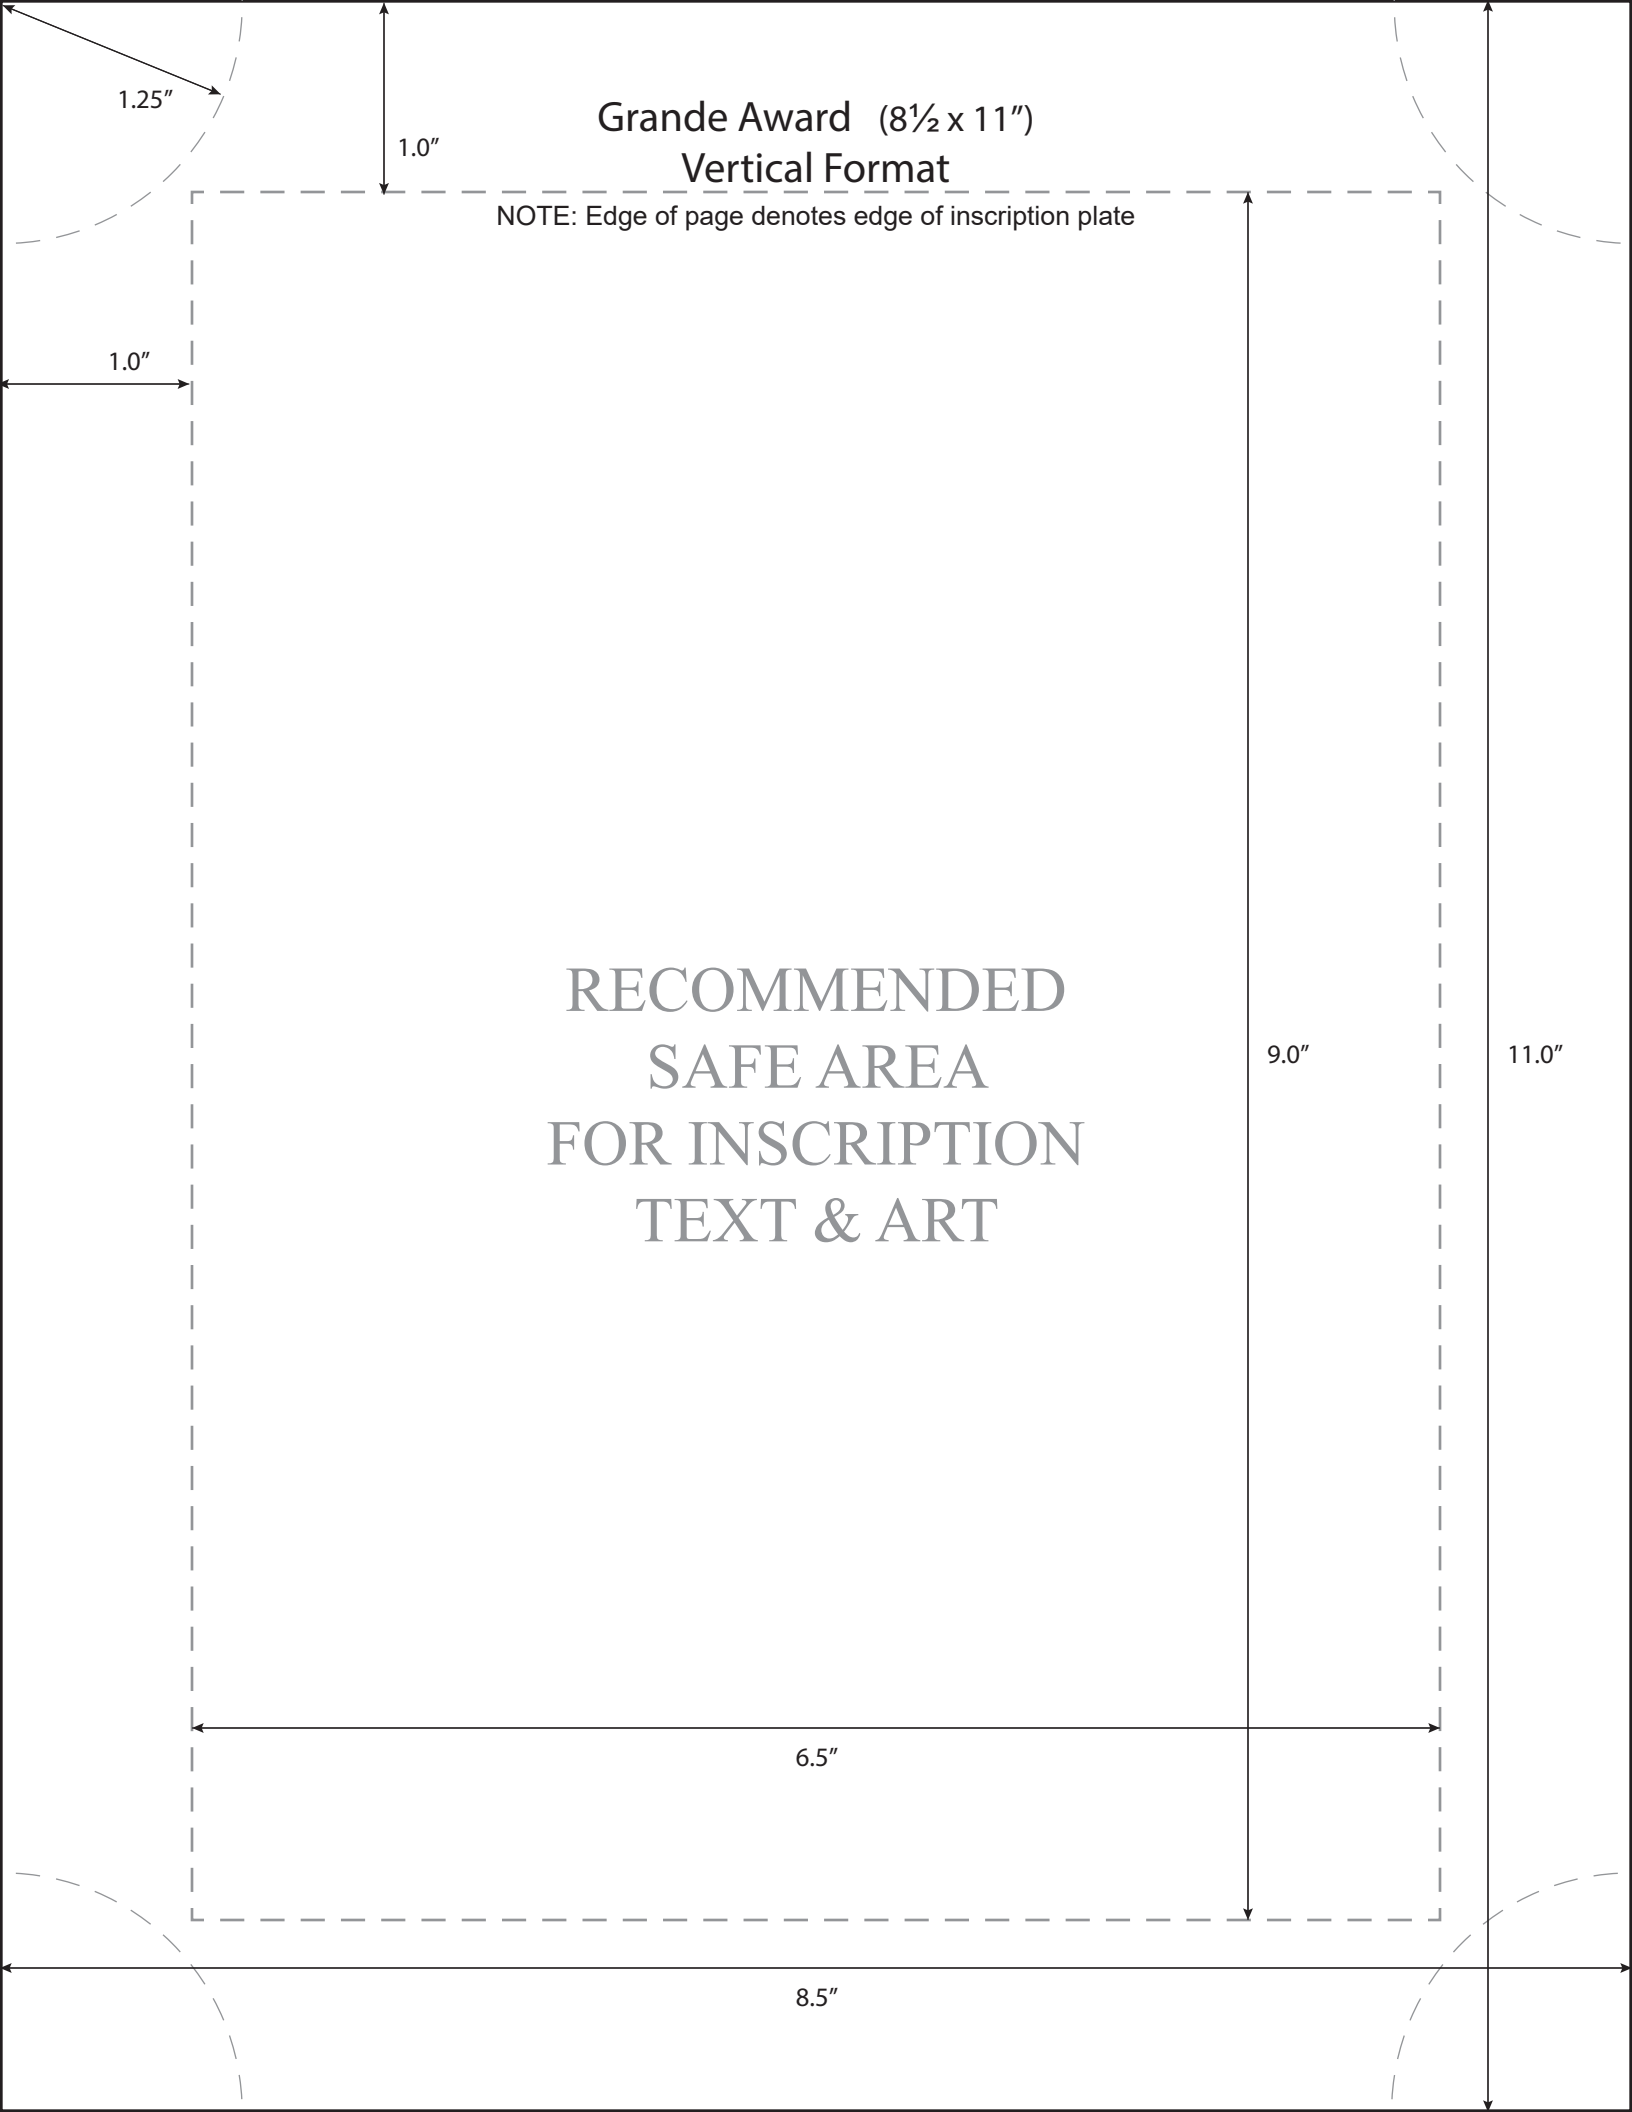

Grande Award (8½ x 11")

Vertical Format

NOTE: Edge of page denotes edge of inscription plate

RECOMMENDED  
SAFE AREA  
FOR INSCRIPTION  
TEXT & ART

Grande Award (8½ x 11")  
Horizontal Format

NOTE: Edge of page denotes edge of inscription plate

RECOMMENDED  
SAFE AREA  
FOR INSCRIPTION  
TEXT & ART