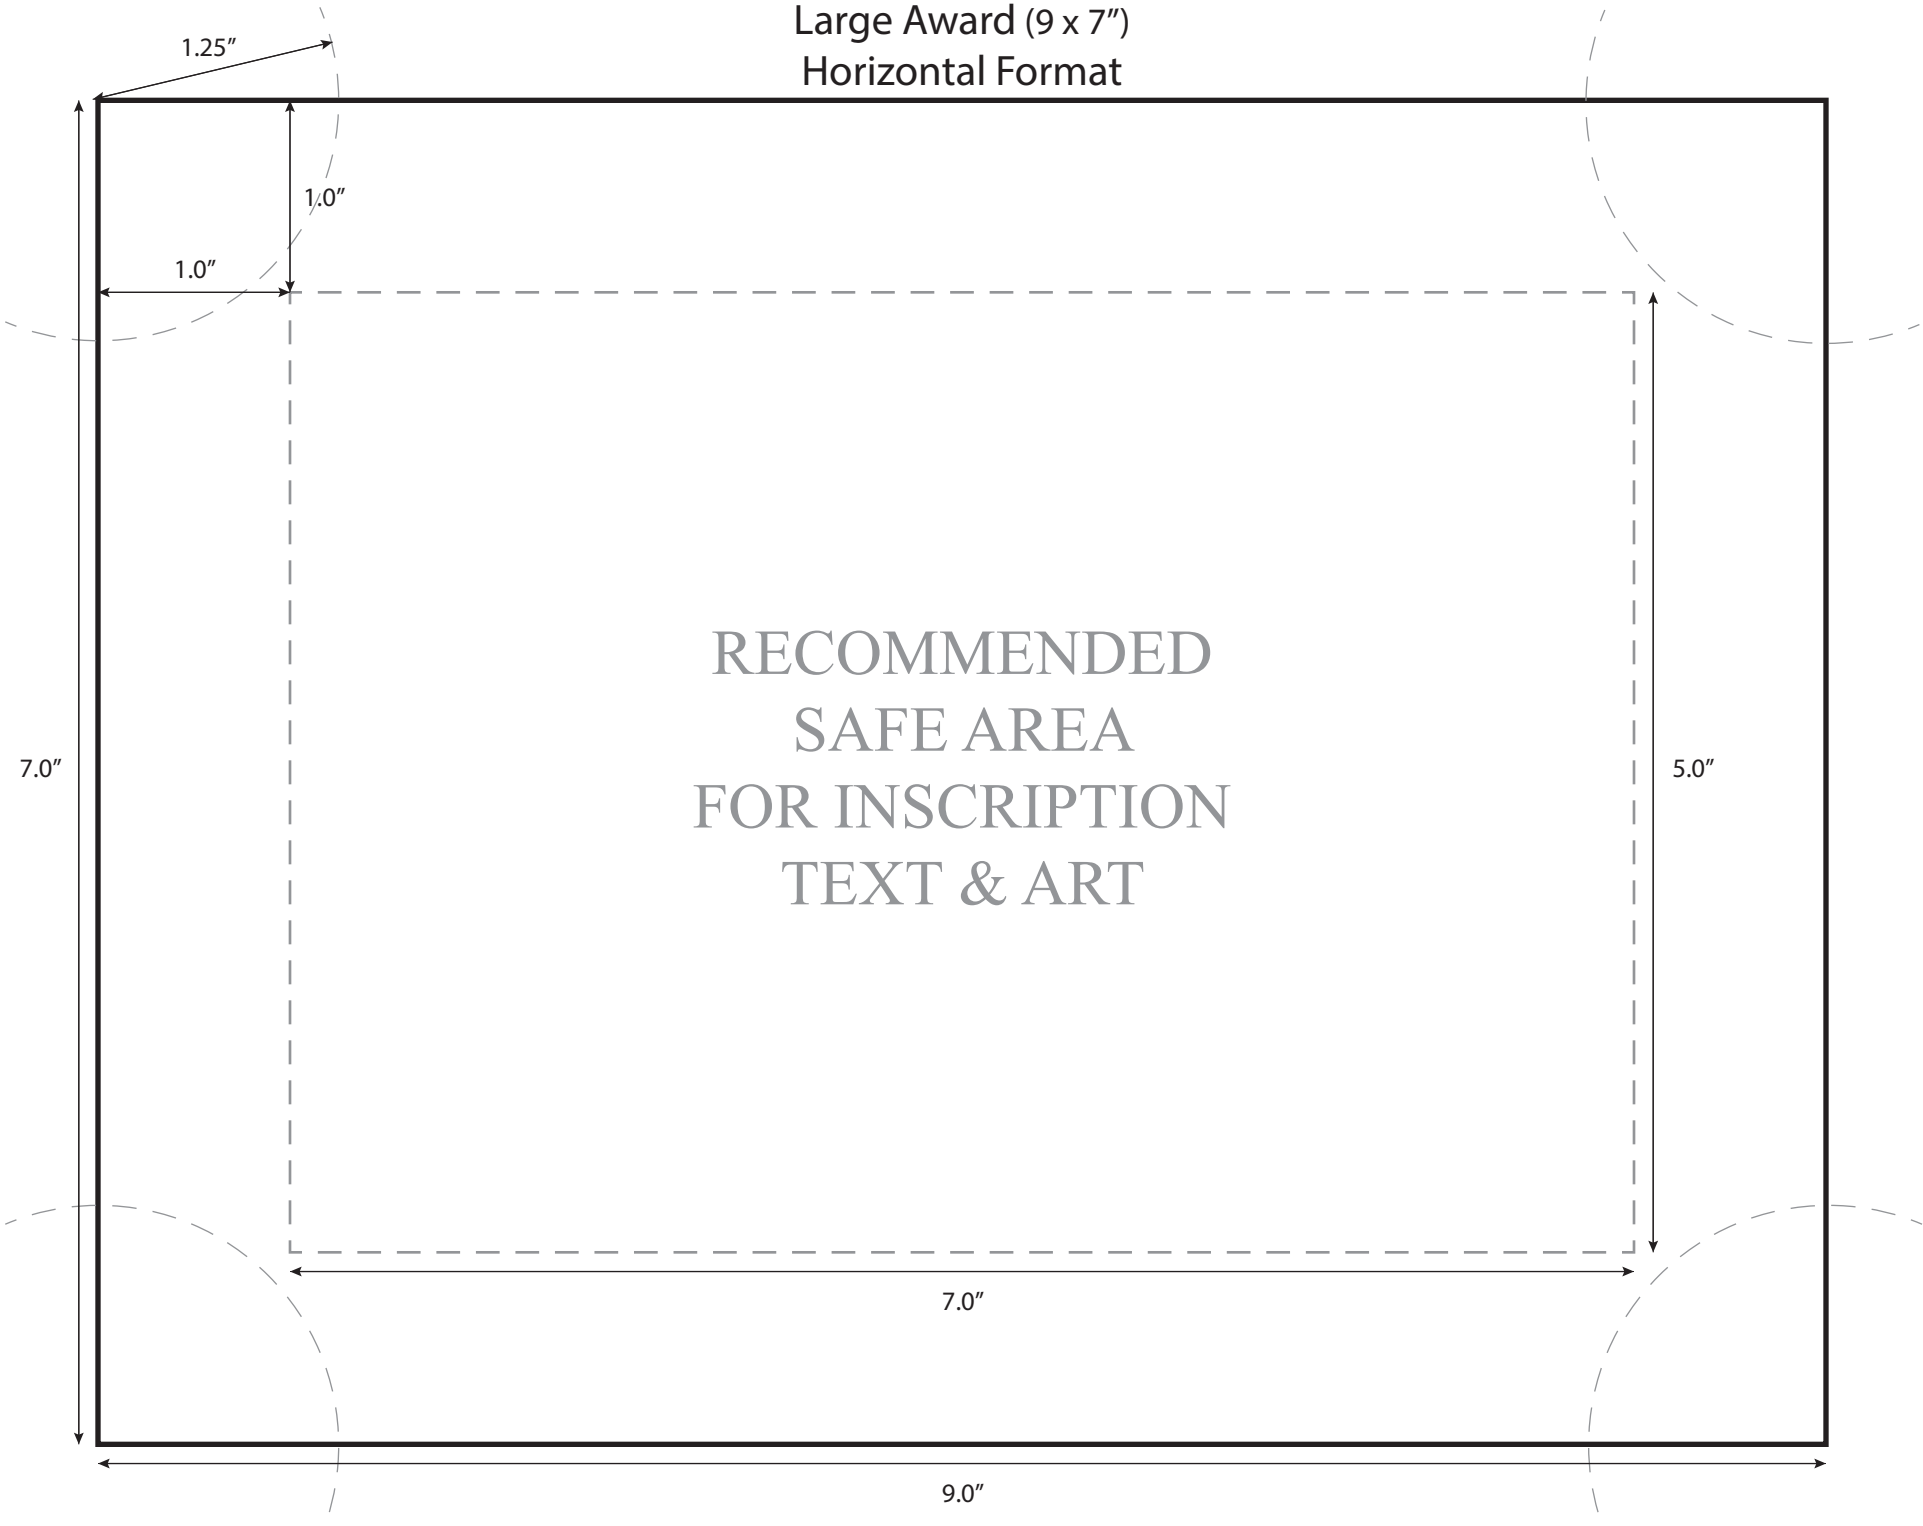

Large Award (9 x 7")
Vertical Format

Large Award (9 x 7")
Horizontal Format

7.0"

1.25"

1.0"

1.0"

RECOMMENDED
SAFE AREA
FOR INSCRIPTION
TEXT & ART

5.0"

7.0"

9.0"