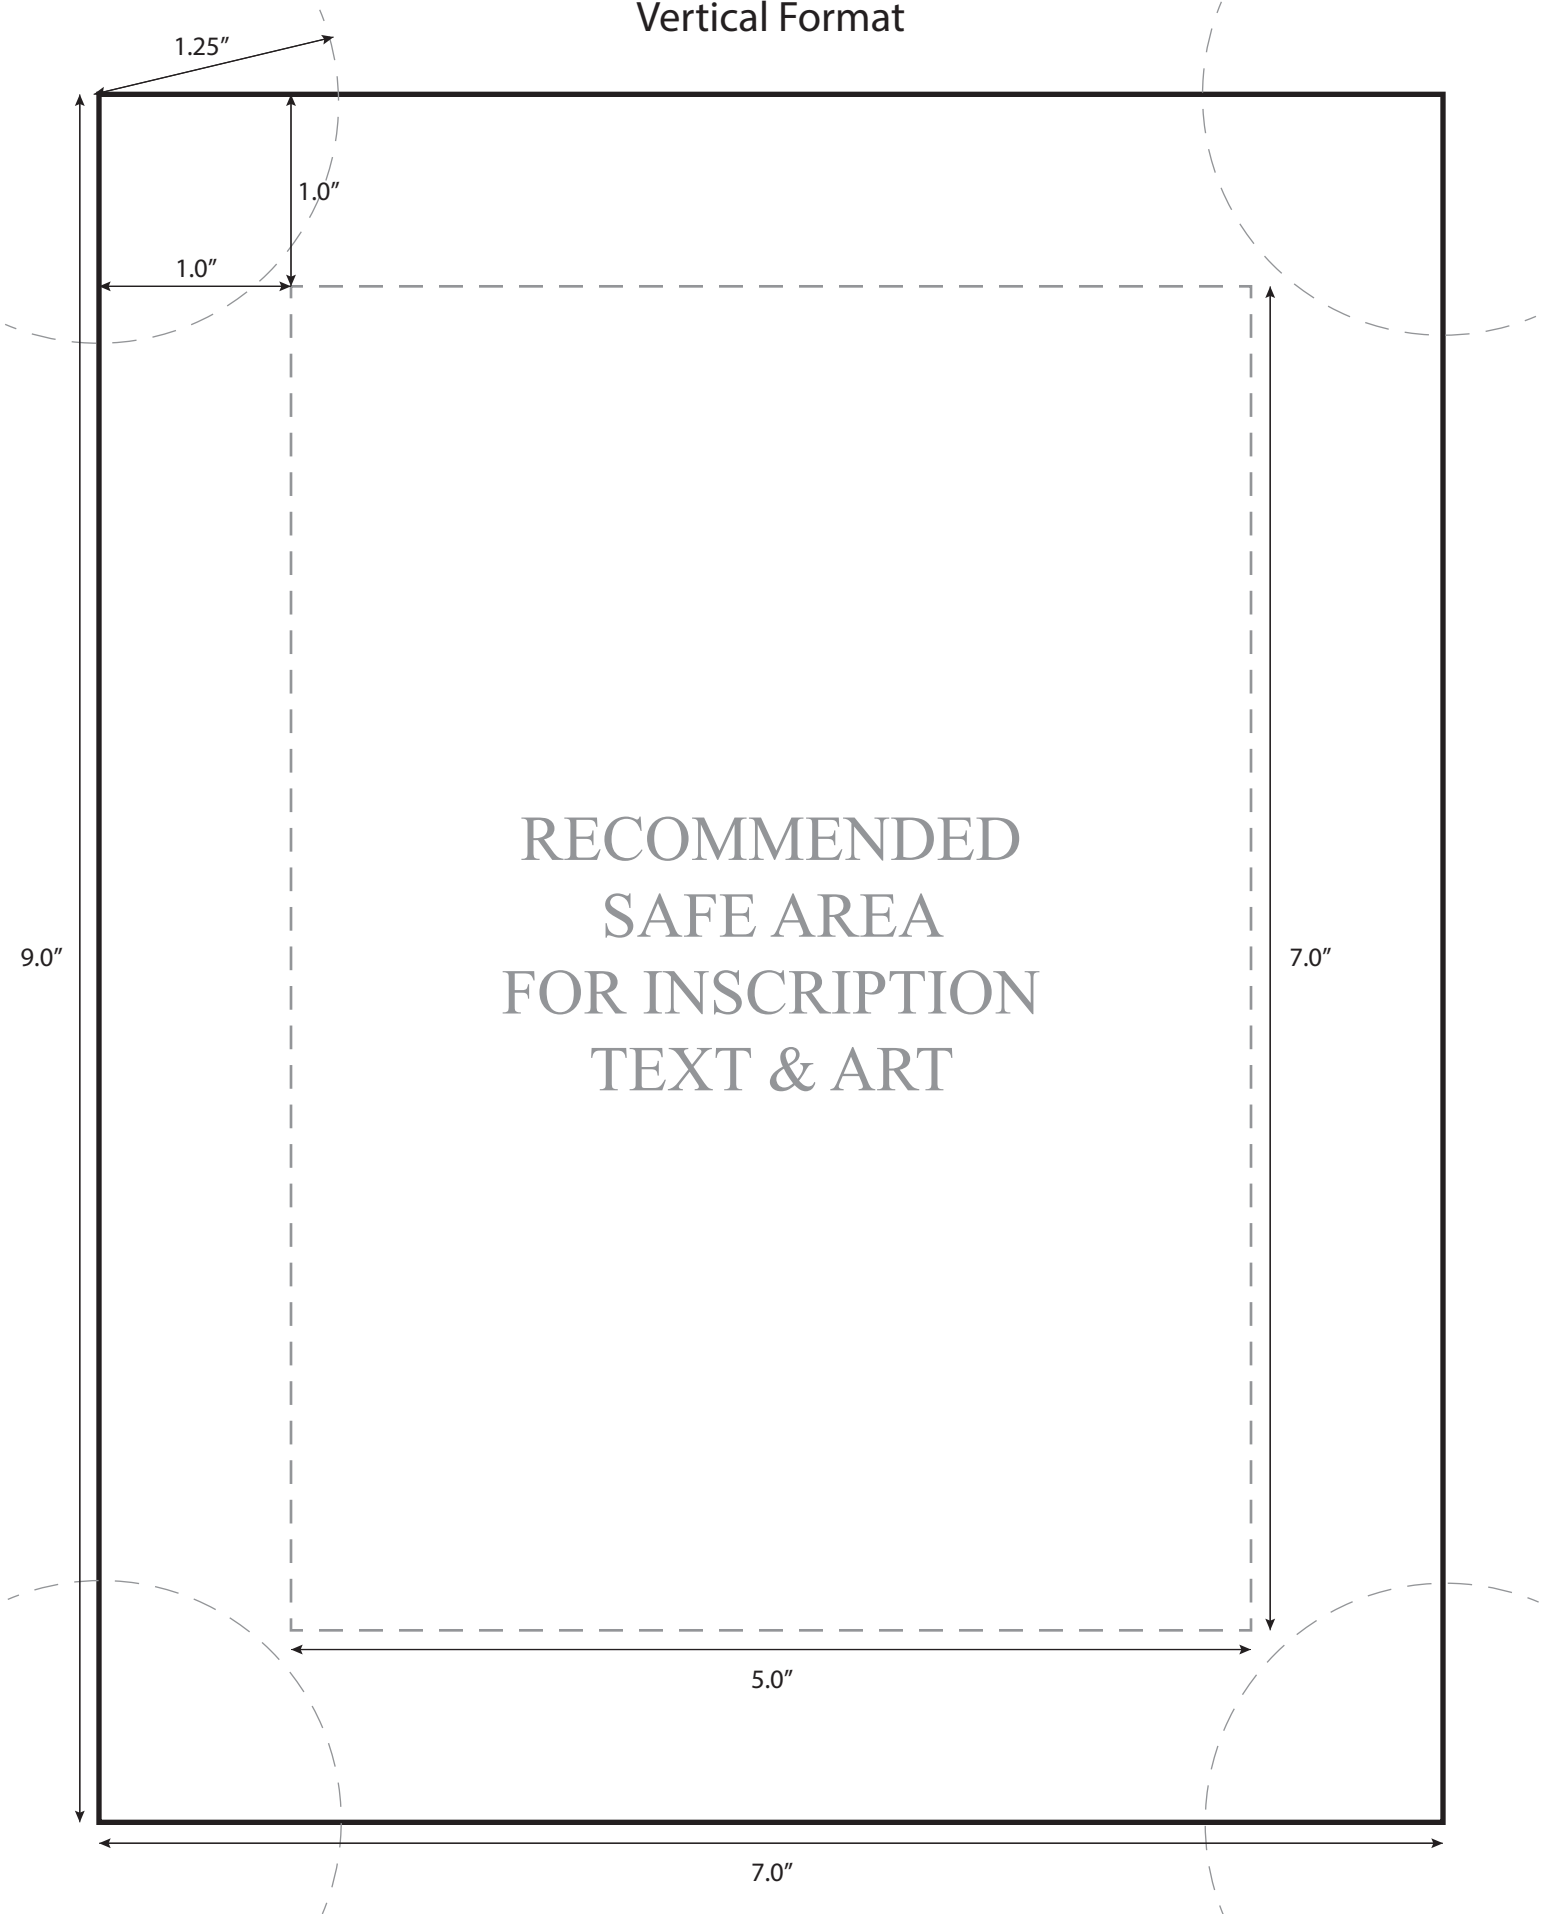

Large Award (9 x 7")
Vertical Format

Large Award (9 x 7")
Horizontal Format

7.0"

1.25"

1.0"

1.0"

RECOMMENDED
SAFE AREA
FOR INSCRIPTION
TEXT & ART

5.0"

7.0"

9.0"